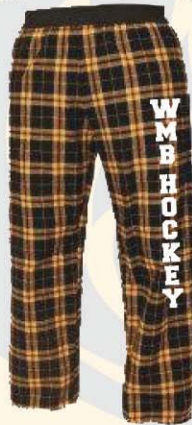

## PRODUCT SHEET

SHORT SLEEVE T-SHIRT  
SCREEN PRINT ON FRONT  
**\$15.00**

MOCK NECK SHIRT  
EMBROIDERED LEFT CHEST  
**\$25.00**

CREW NECK SWEATSHIRT  
SCREEN PRINT ON FRONT  
**\$30.00**

HOLLOWAY  
BLACK POLO  
EMBROIDERED  
LEFT CHEST  
**\$40.00**

BLACK MESH SHORTS  
EMBROIDERED  
LEFT LEG  
**\$25.00**

FLANNEL PANTS  
SILK SCREEN  
DOWN LEG  
**\$30.00**

VOS BLACK HOODED  
SWEATSHIRT  
SCREEN PRINT  
ON FRONT  
**\$35.00**

FLANNEL SHORTS  
EMBROIDERED  
LEFT LEG  
**\$20.00**

W  
M  
B  
H  
O  
C  
K  
E  
Y

BLACK  
SWEATPANTS  
EMBROIDERED  
LEFT LEG  
**\$30.00**

BASEBALL CAP  
EMBROIDERED  
**\$15.00**

KNIT SKULL CAP  
EMBROIDERED  
**\$15.00**

FLEECE BLANKET  
EMBROIDERED  
**\$20.00**